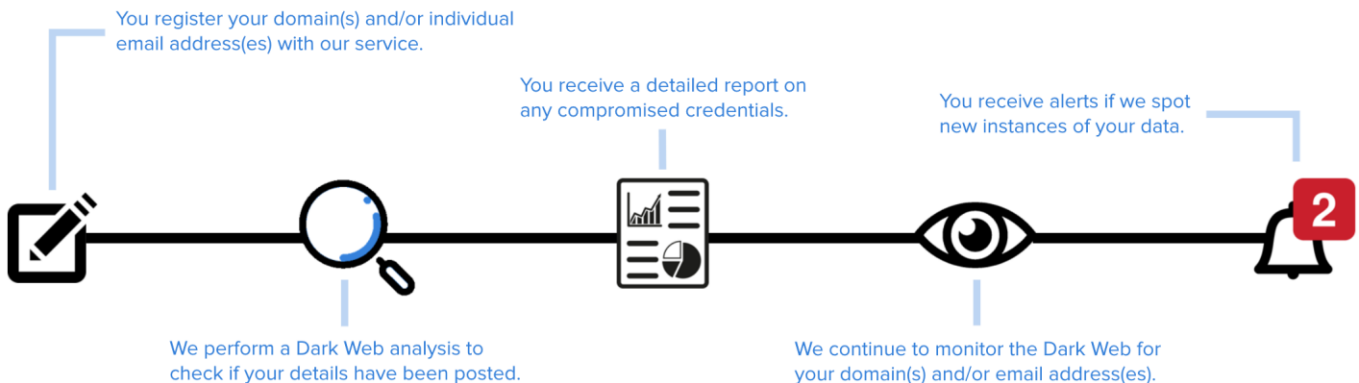

IS YOUR DATA FOR ON THE DARK WEB?

HOW CAN YOU FIND OUT IF YOUR DATA IS ON THE DARK WEB?

Our Dark Web Monitoring service scrubs the most hidden parts of the Internet, to track if your email addresses and passwords have been stolen.