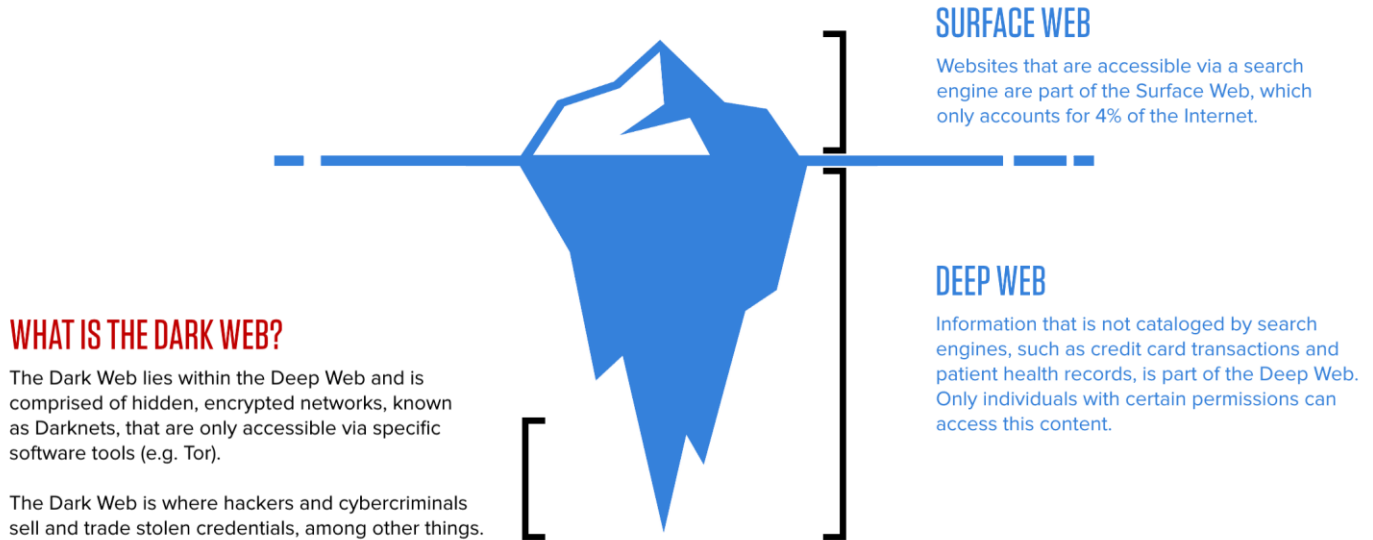

IS YOUR DATA FOR ON THE DARK WEB?

HOW CAN YOU FIND OUT IF YOUR DATA IS ON THE DARK WEB?

Our Dark Web Monitoring service scrubs the most hidden parts of the Internet, to track if your email addresses and passwords have been stolen.